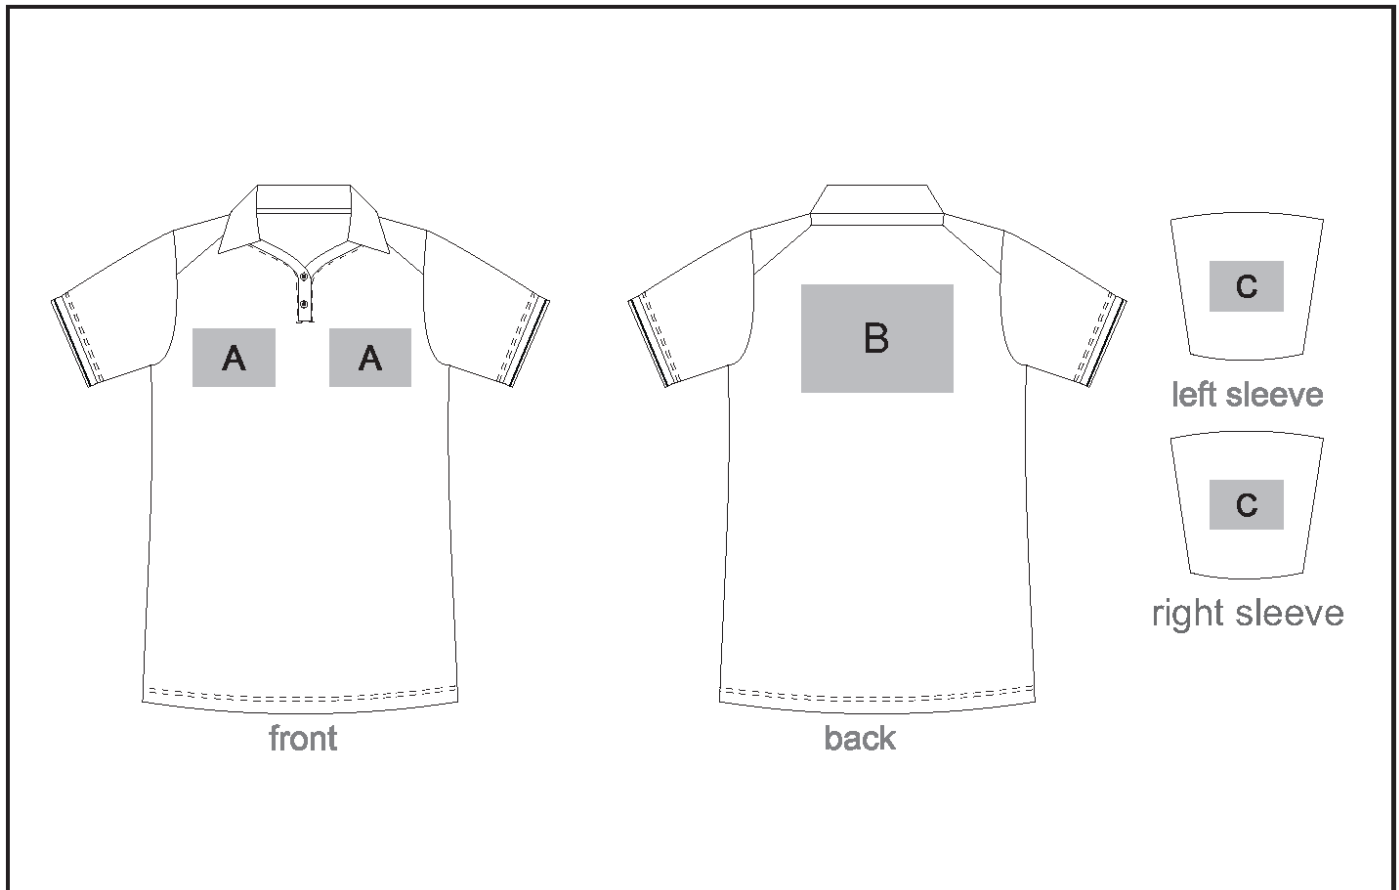

ALT-ASL

Ladies Ash Golf Shirt

Need to know:

- Includes 1-Position Digital Transfer (setup fee applies)
- DTC/EMB inclusive Parameters: Left/Right Chest or Back = 100mm x 100mm

Branding Options:

Position A

1. Embroidery (EMB-A)
N/A
Size: 100mm wide x 100mm high
2. Screen Print (SA)
1 Colour
Size: 100mm wide x 80mm high
3. Digital Transfer Clothing A6 (DTC-A6)
Full Colour
Size: 100mm wide x 100mm high
4. Silicone (STP-A)
N/A
Size: 30mm wide x 30mm high
5. Silicone (STP-B)
N/A
Size: 50mm wide x 50mm high
6. Silicone (STP-C)
N/A
Size: 80mm wide x 80mm high
7. Silicone (STP-D)
N/A
Size: 100mm wide x 40mm high

Position C

1. Embroidery (EMB-A)
N/A
Size: 80mm wide x 80mm high
2. Screen Print (SA)
1 Colour
Size: 60mm wide x 60mm high
3. Digital Transfer Clothing A6 (DTC-A6)
Full Colour
Size: 80mm wide x 80mm high
4. Silicone (STP-A)
N/A
Size: 30mm wide x 30mm high
5. Silicone (STP-B)
N/A
Size: 50mm wide x 50mm high
6. Silicone (STP-C)
N/A
Size: 80mm wide x 80mm high

Position B

1. Embroidery (EMB-A)
N/A
Size: 200mm wide x 200mm high
2. Screen Print (SA)
1 Colour
Size: 260mm wide x 200mm high
3. Digital Transfer Clothing A6 (DTC-A6)
Full Colour
Size: 148mm wide x 105mm high
4. Digital Transfer Clothing A5 (DTC-A5)
Full Colour
Size: 210mm wide x 148mm high
5. Silicone (STP-A)
N/A
Size: 30mm wide x 30mm high
6. Silicone (STP-B)
N/A
Size: 50mm wide x 50mm high
7. Silicone (STP-C)
N/A
Size: 80mm wide x 80mm high
8. Silicone (STP-D)
N/A
Size: 120mm wide x 40mm high